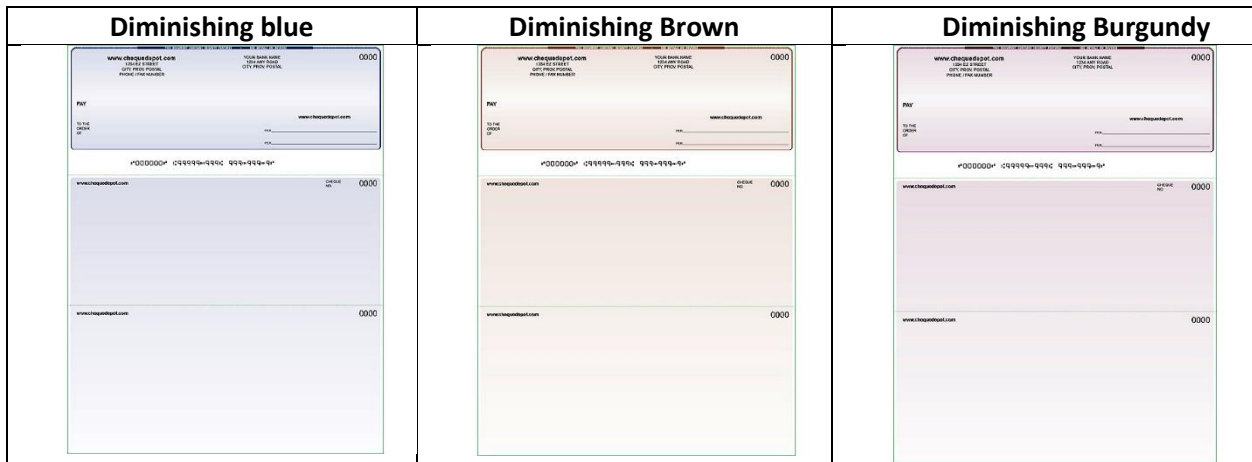

CHEQUE DEPOT

Secure Cheques for Less

Laser cheques:

1 per page, cheque at top: Computer cheques for a laser or sheet feed printer. Single page with cheque and two vouchers. Available for any software. Size: 8.5 x 11 inches

Prices:

Price	Quantity
$169	250
$198	500
$267	1000
$404	2000
$510	3000
$648	4000
$774	5000

COLOURS AND BACKGROUND PATTERNS AVAILABLE: